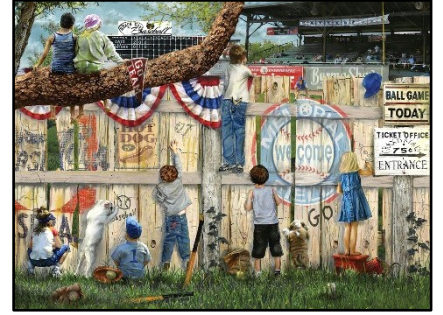

COOKIE TINS
(500 PCS)

CUPCAKES AND QUILTS
(500 PCS)

DONUTS
(1000 PCS)

EVERYTHING FOR THE GARDEN
(1000 PCS)

THE FISHING HUT
(1000 PCS)

PUZZLES (14) - continued
(alphabetical by title)

GARDEN TOOLS
(1000 PCS)

THE HARDWARE STORE
(550 PCS)

IN THE CHEAP SEATS
(500 PCS)

LIGHTHOUSE SUNSET
(1000 PCS)

THE OLD COUNTRY STORE
(300 PCS)